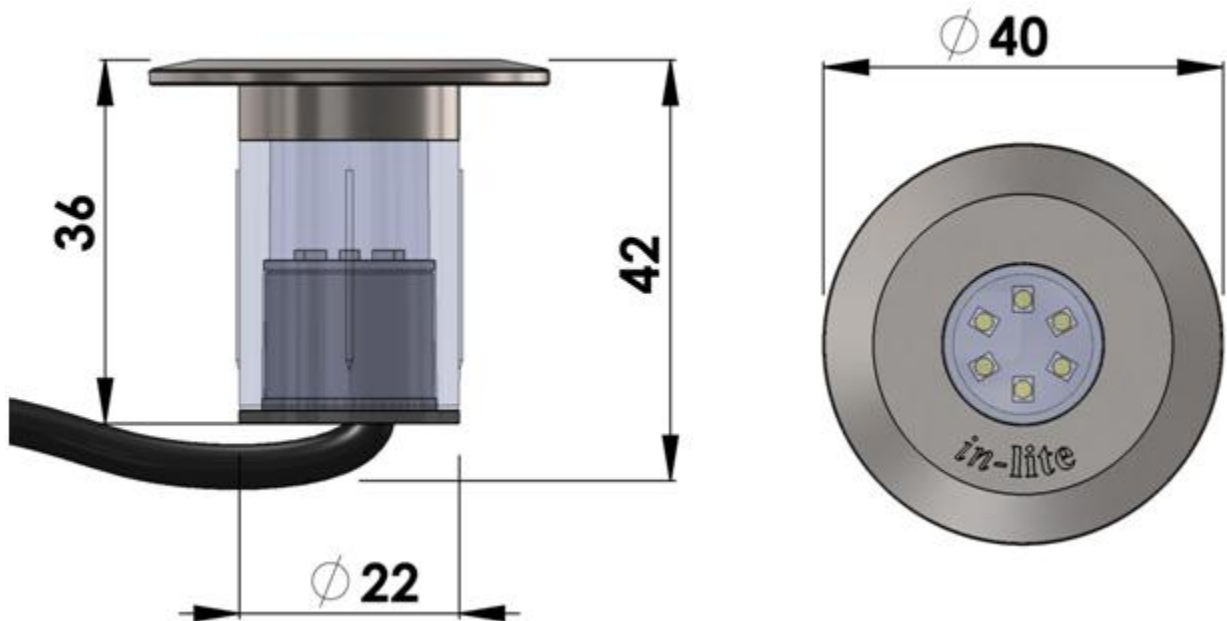

DB-LED RVS (WW)

LIGHT SIZE	SMALL
FIXTURE TYPE	INTEGRATED
LIGHT COLOUR	WARM WHITE
LIGHT ANGLE (°)	64
OPTIMUM RANGE (M)	1
LUX	6
LIGHT TEMPERATURE (K)	3000
CRI (Colour Rendering Index)	85
IP CLASS	67
EXTERNAL TEMP. (IN OPERATION) (°C)	<50
VOLTAGE	12V AC
COMMUNICATED CONSUMPTION (W)	0,5
EFFECTIVE CONSUMPTION (W)	0,55
DRIVE-OVER (when installed)?	Y
EST'D. LIGHT SOURCE LIFETIME (hours)	50000
WHEN USED 4 HOURS/DAY (in years)	34,25