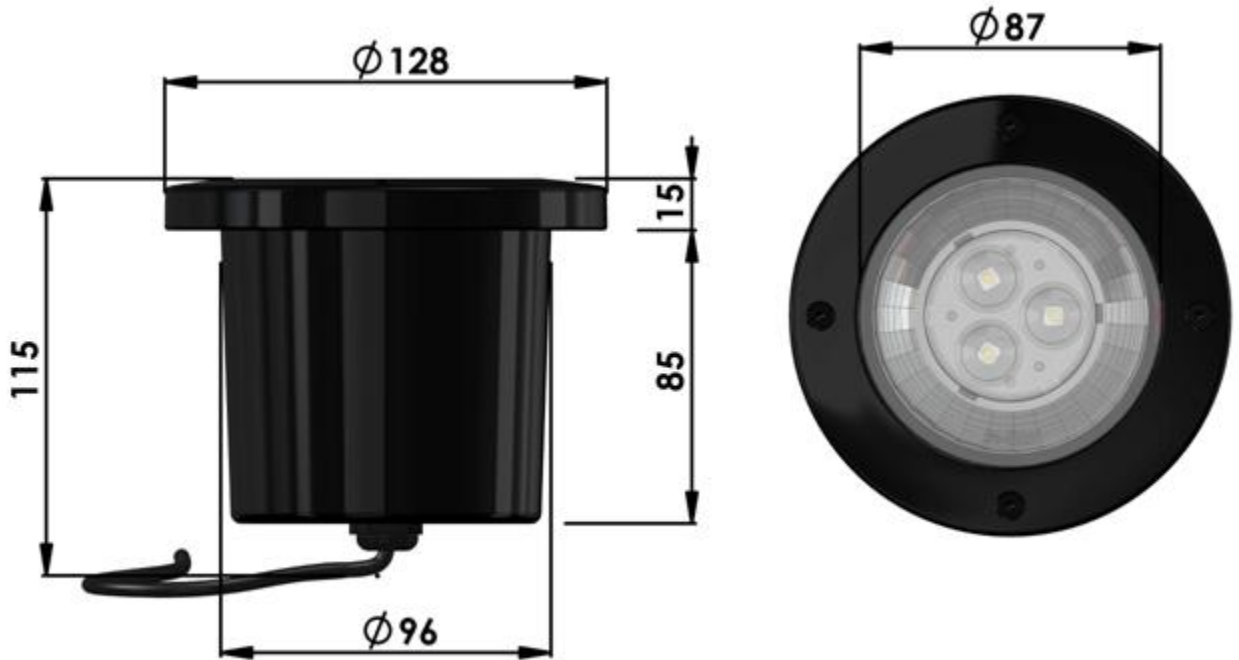

NERO

LIGHT SIZE	LARGE
FIXTURE TYPE	INTEGRATED
LIGHT COLOUR	WARM WHITE
LIGHT ANGLE (°)	22
OPTIMUM RANGE (M)	>5
LUX	785
LIGHT TEMPERATURE (K)	3000
CRI (Colour Rendering Index)	85
IP CLASS	67
EXTERNAL TEMP. (IN OPERATION) (°C)	<50
VOLTAGE	12V AC
COMMUNICATED CONSUMPTION (W)	4,5
EFFECTIVE CONSUMPTION (W)	4,55
DRIVE-OVER (when installed)?	N
EST'D. LIGHT SOURCE LIFETIME (hours)	50000
WHEN USED 4 HOURS/DAY (in years)	34,25